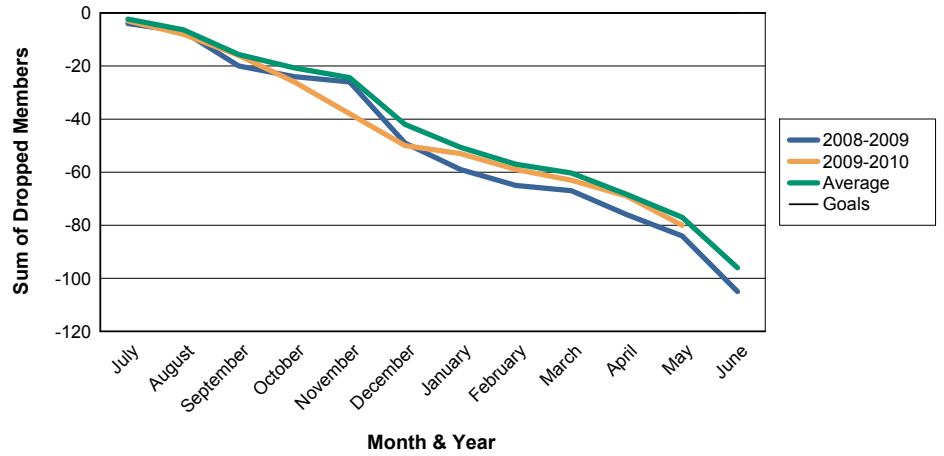

Sum of Dropped Members/ Month & Year

For District 101GD