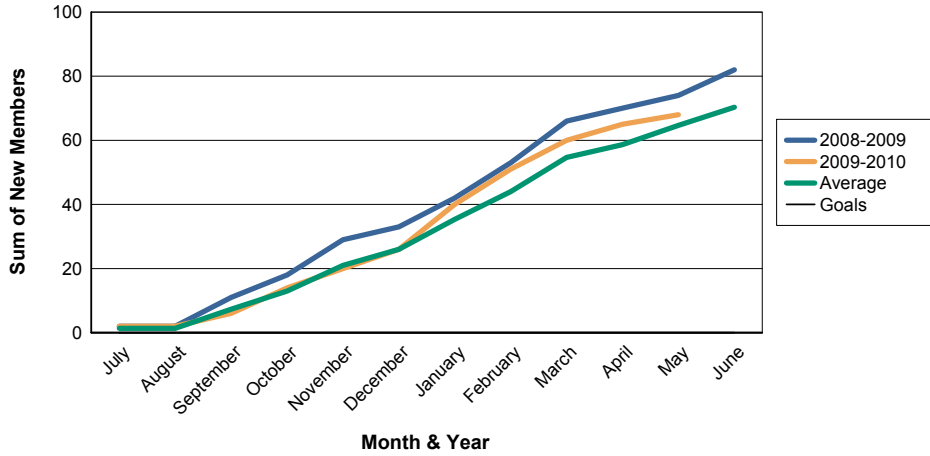

For District 101GD

Sum of Charter Members/ Month & Year

For District 101GD

3 Year Comparisons for GMT Constitutional Area 4

By GMT District

As of May 2010

Sum of New Members/ Month & Year

For District 101GD

Sum of Dropped Members/ Month & Year

For District 101GD

Sum of Net Members/ Month & Year

For District 101GD