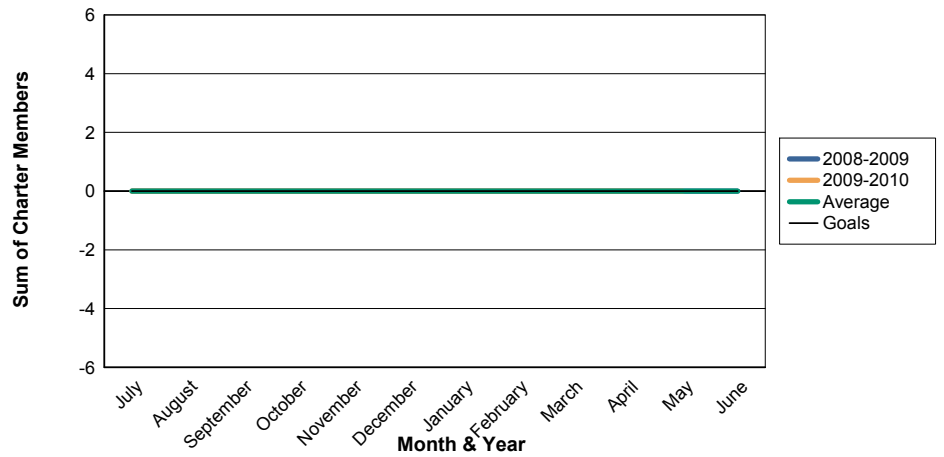

Sum of Charter Members/ Month & Year

For District 101GD