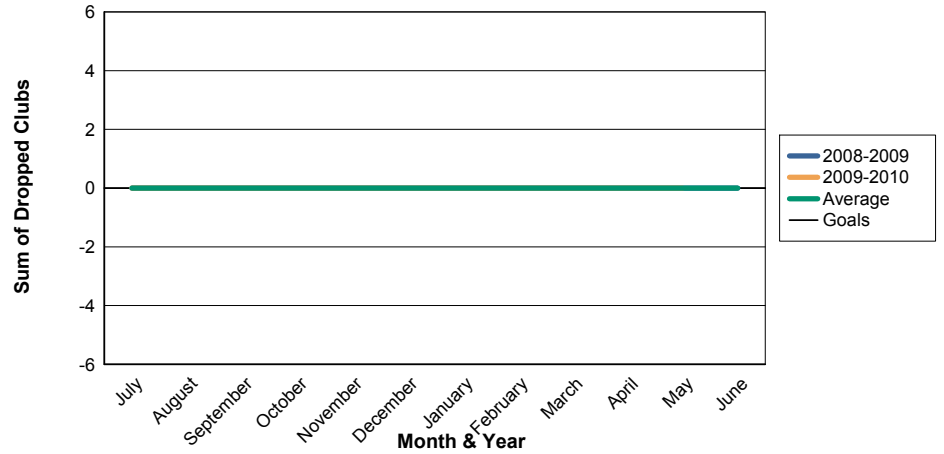

3 Year Comparisons for GMT Constitutional Area 4

By GMT District

As of May 2010

Sum of New Clubs/ Month & Year

For District 101GD

Sum of Dropped Clubs/ Month & Year

For District 101GD

Sum of Net Clubs/ Month & Year