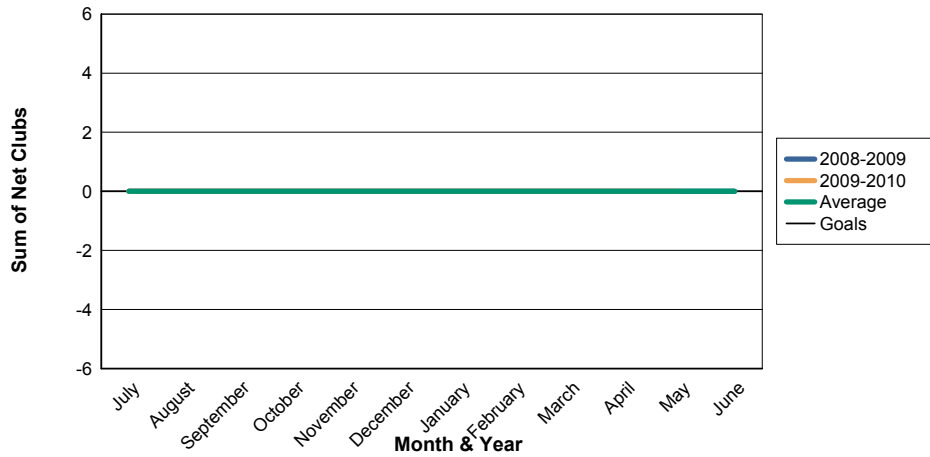

Sum of Net Clubs/ Month & Year

For District 101GD