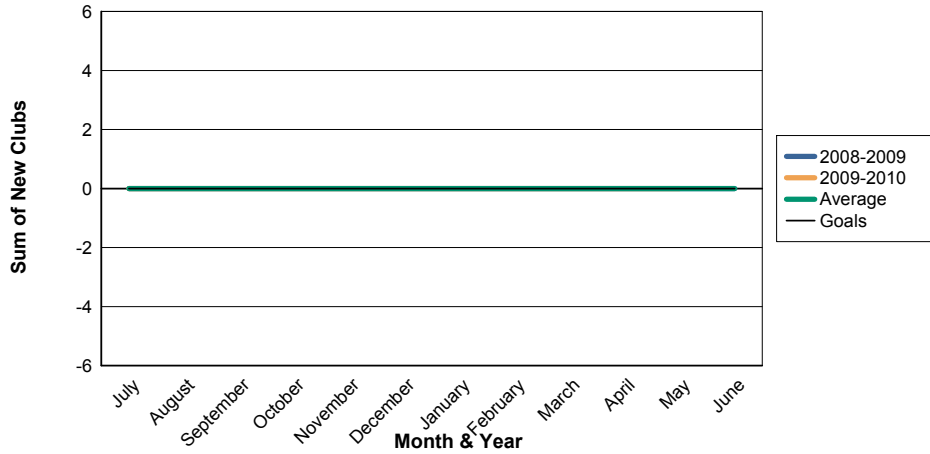

3 Year Comparisons for GMT Constitutional Area 4

By GMT District

As of May 2010

Sum of New Clubs/ Month & Year

For District 101GD

Sum of Dropped Clubs/ Month & Year

For District 101GD

Sum of Net Clubs/ Month & Year